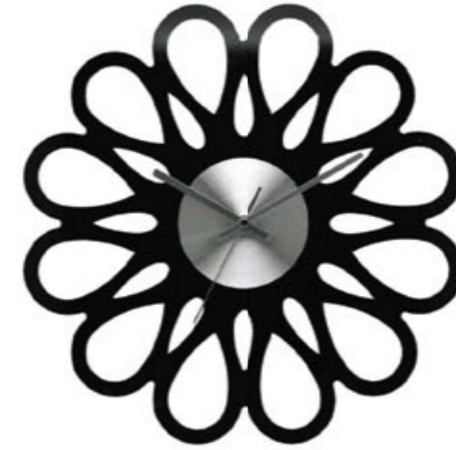

01\02
Part 1
Wall Clock
Metal

2012
contents

01\02
Part 1
Wall Clock
Metal

03
Part 2
Wall Clock
Plastic

04
Part 3
Wall Clock
Glass

05
Part 4
Desk Clock
Metal

06
Part 5
Desk Clock
Plastic/Silicon

Retro Concave Glass
CT5301
28X5.5X28 CM

CT9290
30X5X30 CM

CT9283
20X5X20 CM

Crystal Face
CT3257
25X5X25 CM

Silkscreen Glass
CT3302
30X5X30 CM

01\02
Part 1
Wall Clock
Metal

03
Part 2
Wall Clock
Plastic

CT3312
30X5X30 CM

CT9282
22X7X22 CM

Pocket Watch
CT2749
36X5.5X43 CM

CT9318
25X4.5X25 CM

CT3280
25X5X25 CM

CT3295
25X5.5X25 CM

CT2782
30.5X4.5X30.5 CM

Photo-Frame
CT3301
40X5X40 CM

CT3309
40X5X40 CM

Concave Tin
CT9299
31X5.5X31 CM

Smoke Detector
CT5163
30X5X30 CM

Smoke Detector
QUARTZ

04
Part 3
Wall Clock
Glass

05
Part 4
Desk Clock
Metal

CT5147
30X4.5X30 CM

CT5146
28X4.5X28 CM

Mini Twin Bell Alarm
CT4304
4.4X1.9X6 CM

CT9839
30X4.5X30 CM